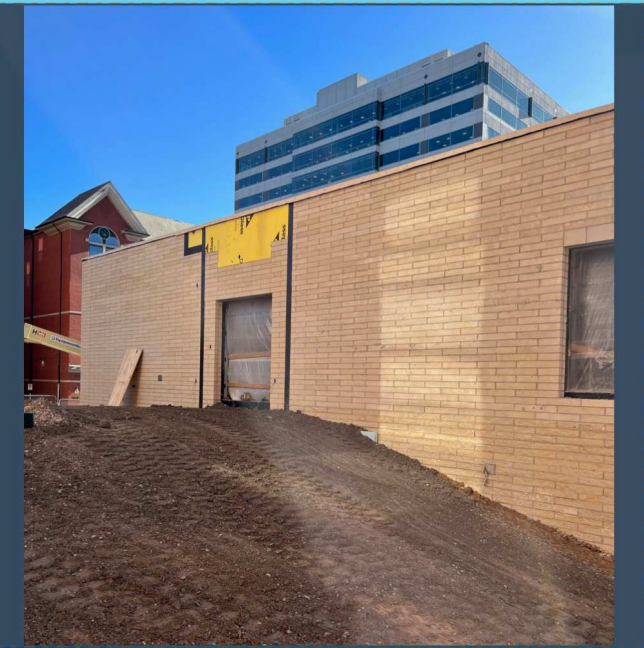

Cathedral of the Immaculate Conception - Expansion
416 W 12th Street, Kansas City, MO

CONSTRUCTION UPDATE

April 2024

OWNER: Diocese of Kansas City - St. Joseph

ARCHITECT: SFS Architecture

CM: JE DUNN

CURRENT PROGRESS

- Completing exterior limestone.
- Started Exterior storefront.
- Level 2 bathroom tile is complete.
- Elevator Installation.

4 WEEK LOOK AHEAD

- Start Link Construction
- Site hardscapes and landscaping.
- Donnelly Hall Ceiling Installation.
- Kitchen equipment installation.

Cathedral of the Immaculate Conception