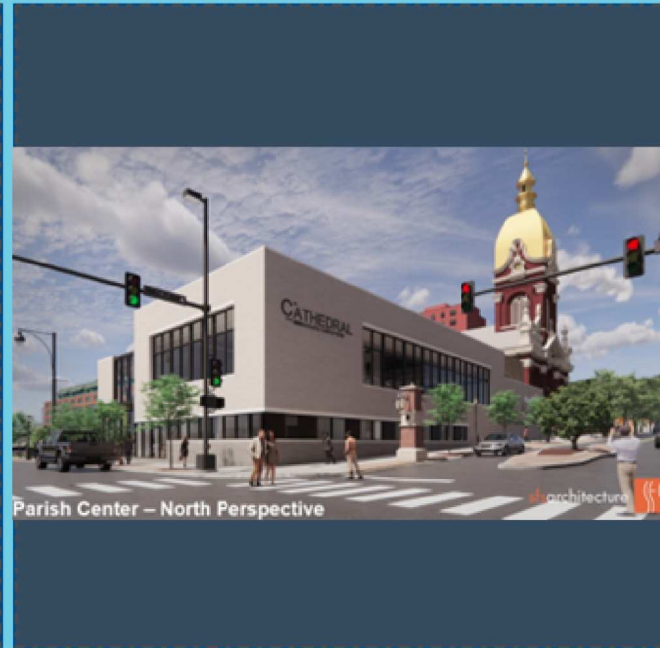

Cathedral of the Immaculate Conception - Expansion
416 W 12th Street, Kansas City, MO

CONSTRUCTION UPDATE

April 2024

OWNER: Diocese of Kansas City - St. Joseph

ARCHITECT: SFS Architecture

CM: JE DUNN

CURRENT PROGRESS

- Completing exterior limestone.
- Started Exterior storefront.
- Level 2 bathroom tile is complete.
- Elevator Installation.

4 WEEK LOOK AHEAD

- Start Link Construction
- Site hardscapes and landscaping.
- Donnelly Hall Ceiling Installation.
- Kitchen equipment installation.

Cathedral of the Immaculate Conception