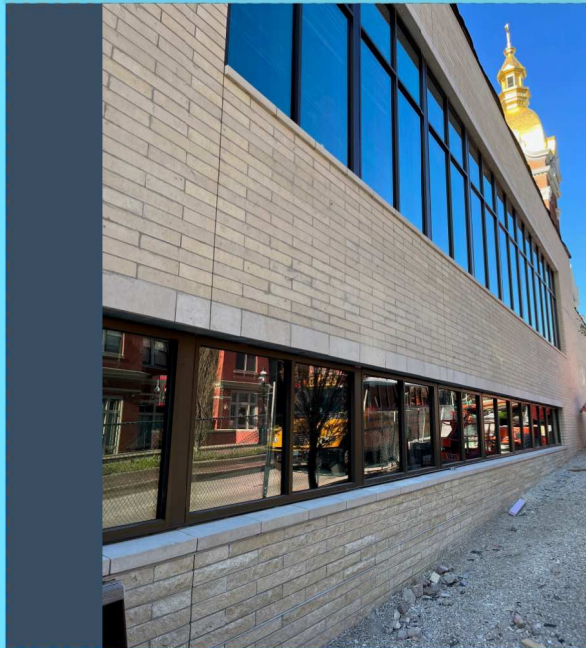

Cathedral of the Immaculate Conception - Expansion
416 W 12th Street, Kansas City, MO

CONSTRUCTION UPDATE

April 2024

OWNER: Diocese of Kansas City - St. Joseph

ARCHITECT: SFS Architecture

CM: JE DUNN

CURRENT PROGRESS

- Completing exterior limestone.
- Started Exterior storefront.
- Level 2 bathroom tile is complete.
- Elevator Installation.

4 WEEK LOOK AHEAD

- Start Link Construction
- Site hardscapes and landscaping.
- Donnelly Hall Ceiling Installation.
- Kitchen equipment installation.

Cathedral of the Immaculate Conception